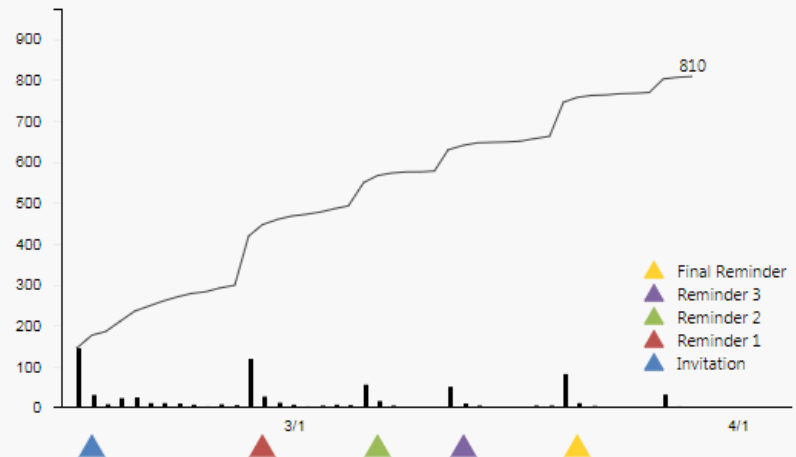

From Messy to NSSE

2018

2016

Daily and Cumulative Responses by Date collapse

Click [here](#) to view a short explanatory presentation about both Interface graphics.

Select class level:

Note: The NSSE administration officially closes June 1st. Institutions can promote survey participation until this date.

Daily and Cumulative Responses by Date collapse

Click [here](#) to view a short explanatory presentation about both Interface graphics.

Select class level:

Note: The NSSE administration officially closes June 1st. Institutions can promote survey participation until this date.