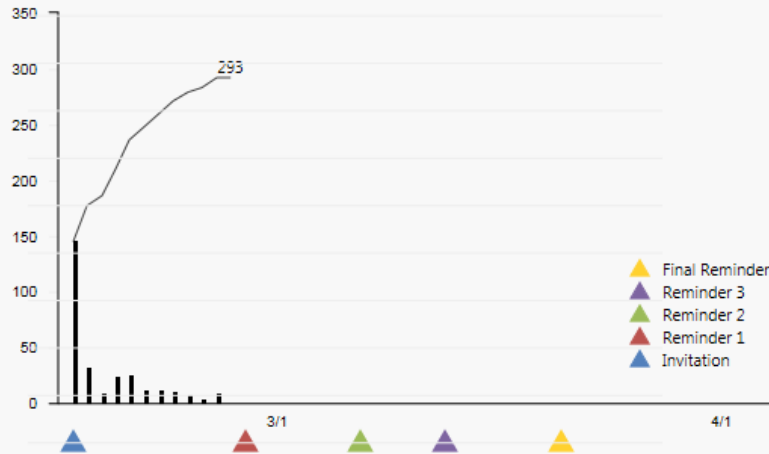

From Messy to NSSE

2018

2016

Daily and Cumulative Responses by Date collapse

Click [here](#) to view a short explanatory presentation about both Interface graphics.

Select class level:

Note: The NSSE administration officially closes June 1st. Institutions can promote survey participation until this date.

Daily and Cumulative Responses by Date collapse

Click [here](#) to view a short explanatory presentation about both Interface graphics.

Select class level:

Note: The NSSE administration officially closes June 1st. Institutions can promote survey participation until this date.